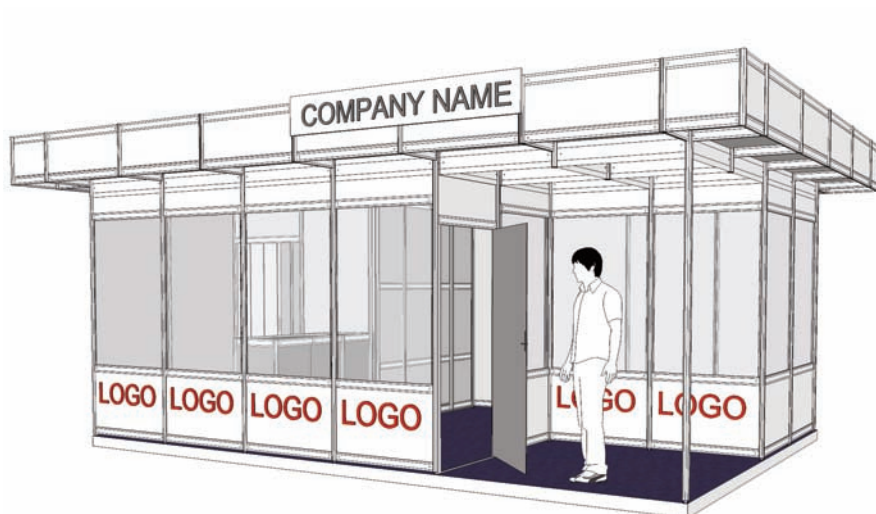

Renting Outdoor Customized Stand

The customized stand is built up based on a commonly agreed structure

The structures available:

- Modular structure
- Stage structure
- Ready built wooden lodge

*) personalized offer depending on area

Cod: 08