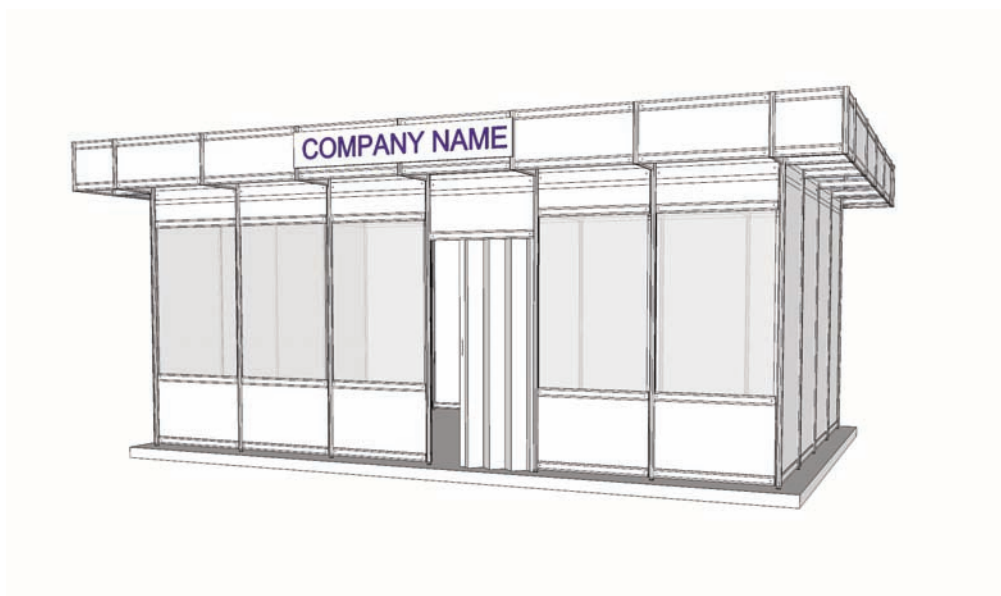

Cod: 01

Renting Indoor Standard Stand

- Walls on the outline (except the opened sides) from panels and modular structure (L panel = 1 m / H panel = 2,5 m / open H = 2,3 m)
- Carpet – one use only
- Fascia board with company name, on the open sides of the stand
- Electrical connection 230V/3kW.
- The stand also includes 1 sqm office (with 1 curtain, 1 panel, 1 clothes hanger).

Cod: 02

Renting Stand EXTRA

The equipment of this stand are the following:

- Walls on the outline (except the open sides) from panels and modular structure (L panou=1 m / H=3,5 m / H liber =2,3m)
- Single use carpet
- Office with folding door
- Table with 4 chairs
- Clothes hanger, trash bin
- Lighting system: spotlights
- Electrical connection 230V/3kW
- Full color print on adhesive paper

*) personalized offer depending on area

Cod: 05

Renting Stand PREMIUM

The equipment of this stand are the following

- Building system: white double chipboard melamine
- White chipboard floor
- Round table with 4 chairs
- Full color print on adhesive paper
- White leaflets display
- Clothes hanger, trash bin
- Ornamental plants
- Electrical connection 230V/3kW

*) personalized offer depending on area

Cod: 06

Renting Outdoor Standard Stand

- Walls on the outline, platform/stage, roof
- Carpet – one use only
- Fascia board with company name, on the main side of the booth
- Power panel 230V/3kW
- 1 table, 3 chairs, 1 garbage bin, 1 spotlights/4sqm, 1 plug
- The stand also includes 1 sqm office (with 1 curtain, 1 pannel, 1 clothes hanger)